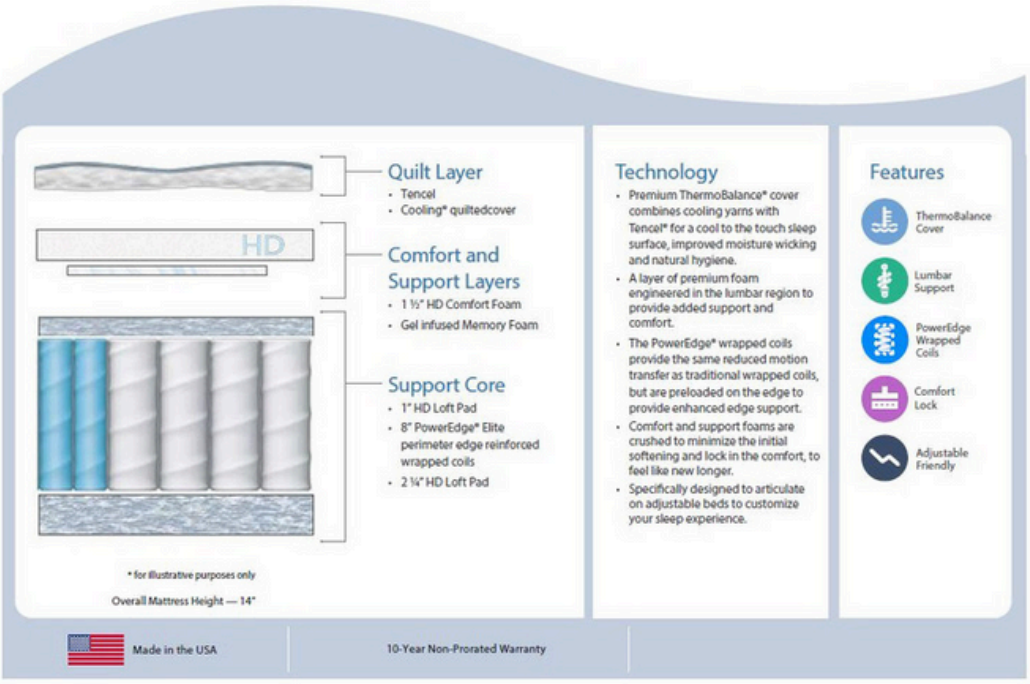

HYANNA QUEEN BED

Signature
DESIGN
BY ASHLEY

NO credit check!
✓ Everyone is **PRE-APPROVED**

1893 AMERICAN SLEEP BY SOUTHERLAND

Grayson Pillow Top

SOUTHERLAND™

making it right since 1893

\$36
PER WEEK